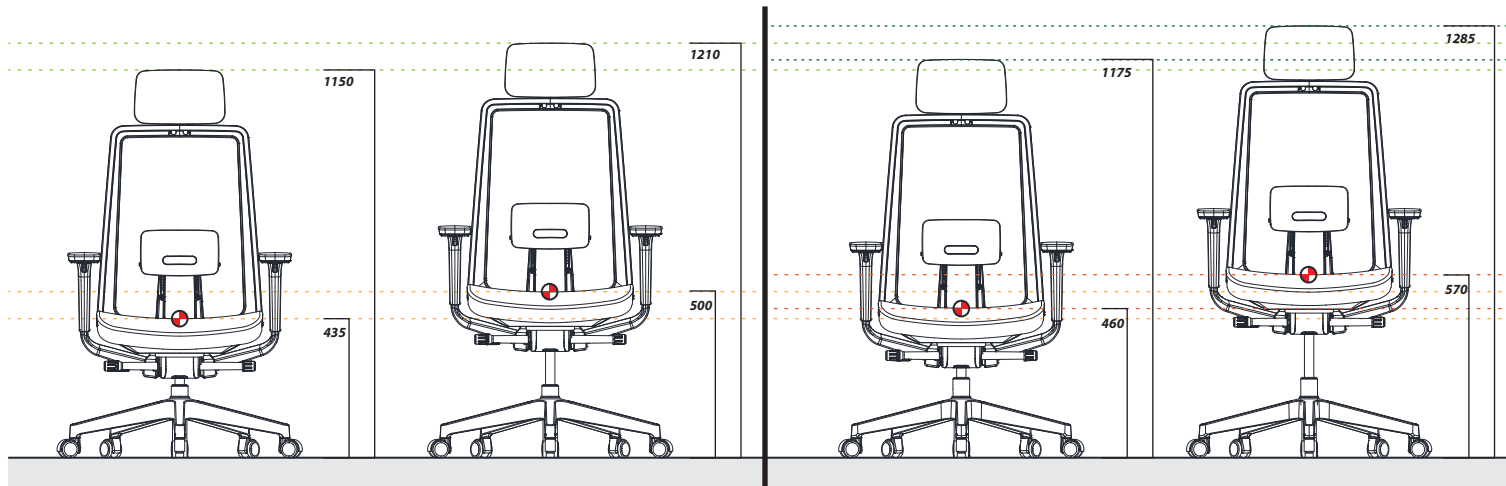

K10 SERIES

STANDARD GAS CYLINDER (stroke 60mm)

KGS

HIGHER GAS CYLINDER (stroke 110mm)

SAMHONGSA (SHS)