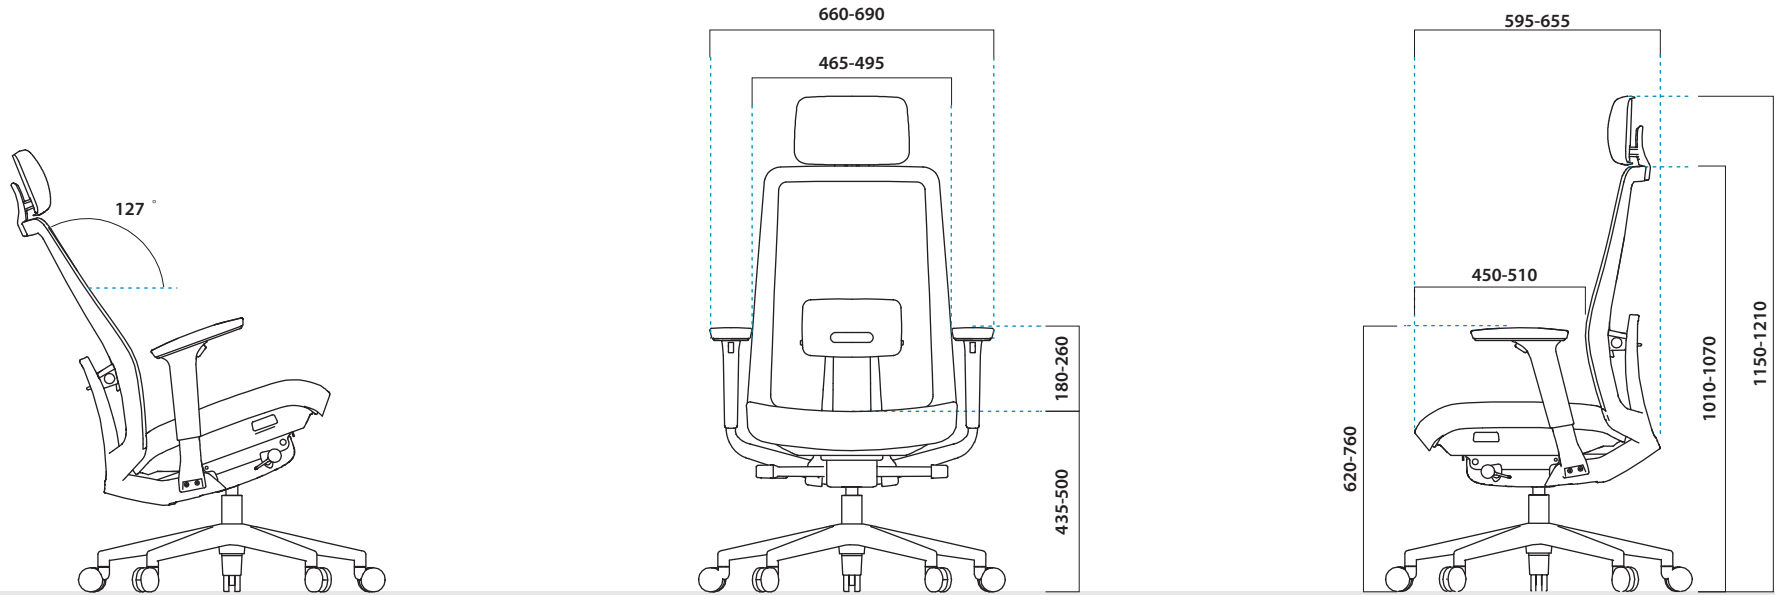

K10 SERIES

STANDARD GAS CYLINDER (stroke 60mm)

KGS

HIGHER GAS CYLINDER (stroke 110mm)

SAMHONGSA (SHS)